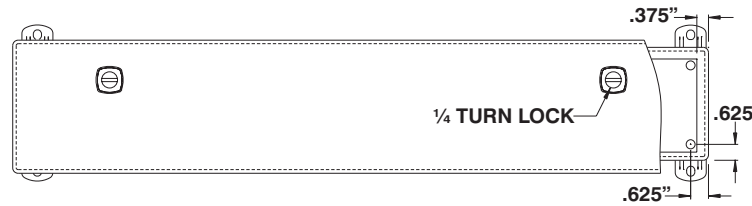

NEMA 4-12 ENCLOSURES

1412 CH

HINGED COVER WIRING TROUGHS (BOLT-ON FEET)

The 1412 CH hinged cover oil and dust tight troughs are used indoors to protect the enclosed controls from dust, dirt, oil and water splashing. The box and cover are made of high quality 16 GA steel, with all seams continuously welded. The opening has a flange around all sides to increase

rigidity and ensure complete contact with the poured in place gasket. The door is secured by convenient ¼ turn locks and can be opened over 180°. Internal mounting holes are provided and a wall mounting kit is supplied. Enclosures are finished with heat fused powder paint, electrostatically

applied on a pretreated base. Box is ANSI/ASA 61 smooth gray.

**CSA Certified / UL Listed
NEMA/EEMAC 4-12 / IP66**

Refer to p.734 to validate choice of substrate for the application

CATALOG NUMBER	DIMENSIONS			SHIP WGHT LBS.
	A	B	C	
1412 CH020212	2.5	2.5	12	3
1412 CH020218	2.5	2.5	18	5
1412 CH020224	2.5	2.5	24	6
1412 CH020230	2.5	2.5	30	9
1412 CH020236	2.5	2.5	36	10
1412 CH020248	2.5	2.5	48	13
1412 CH020260	2.5	2.5	60	16
1412 CH020272	2.5	2.5	72	19
1412 CH040412	4	4	12	6
1412 CH040418	4	4	18	8
1412 CH040424	4	4	24	10
1412 CH040430	4	4	30	13
1412 CH040436	4	4	36	16
1412 CH040448	4	4	48	20
1412 CH040460	4	4	60	25
1412 CH040472	4	4	72	30
1412 CH060524	6	5	24	12
1412 CH060536	6	5	36	18
1412 CH060548	6	5	48	23
1412 CH060560	6	5	60	29
1412 CH060572	6	5	72	34
1412 CH060612	6	6	12	9
1412 CH060618	6	6	18	12
1412 CH060624	6	6	24	16

CATALOG NUMBER	DIMENSIONS			SHIP WGHT LBS.
	A	B	C	
1412 CH060630	6	6	30	19
1412 CH060636	6	6	36	23
1412 CH060648	6	6	48	29
1412 CH060660	6	6	60	32
1412 CH060672	6	6	72	43
1412 CH080624	8	6	24	16
1412 CH080636	8	6	36	23
1412 CH080648	8	6	48	30
1412 CH080660	8	6	60	37
1412 CH080672	8	6	72	44
1412 CH080812	8	8	12	11
1412 CH080824	8	8	24	15
1412 CH080836	8	8	36	19
1412 CH080848	8	8	48	33
1412 CH080860	8	8	60	41
1412 CH100636	10	6	36	28
1412 CH100648	10	6	48	36
1412 CH100660	10	6	60	45
1412 CH100672	10	6	72	53
1412 CH121224	12	12	24	34
1412 CH121236	12	12	36	49
1412 CH121248	12	12	48	60
1412 CH121260	12	12	60	73